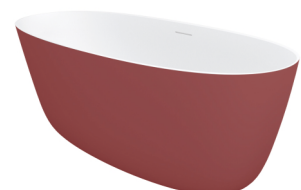

## OVAL

This compact matt white freestanding solid surface bathtub has a symmetrical design with a beautiful, sleek bath wall. In the bottom is a pop-up in the same color as the bath itself. The bathtub has a lot of interior space. The outside of the bath can be sprayed in a Sikkens or standard RAL color. A flexible headrest has been designed for this bath, which contributes to the already present comfortable shape of this bath.

### Included

Pop-up with white cover

Solid maintenance set

Siphon

### Optional to purchase

Colour Sikkens

Headrest 207041

Black cover for pop-up 208700

Data is subject to changes and/or errors