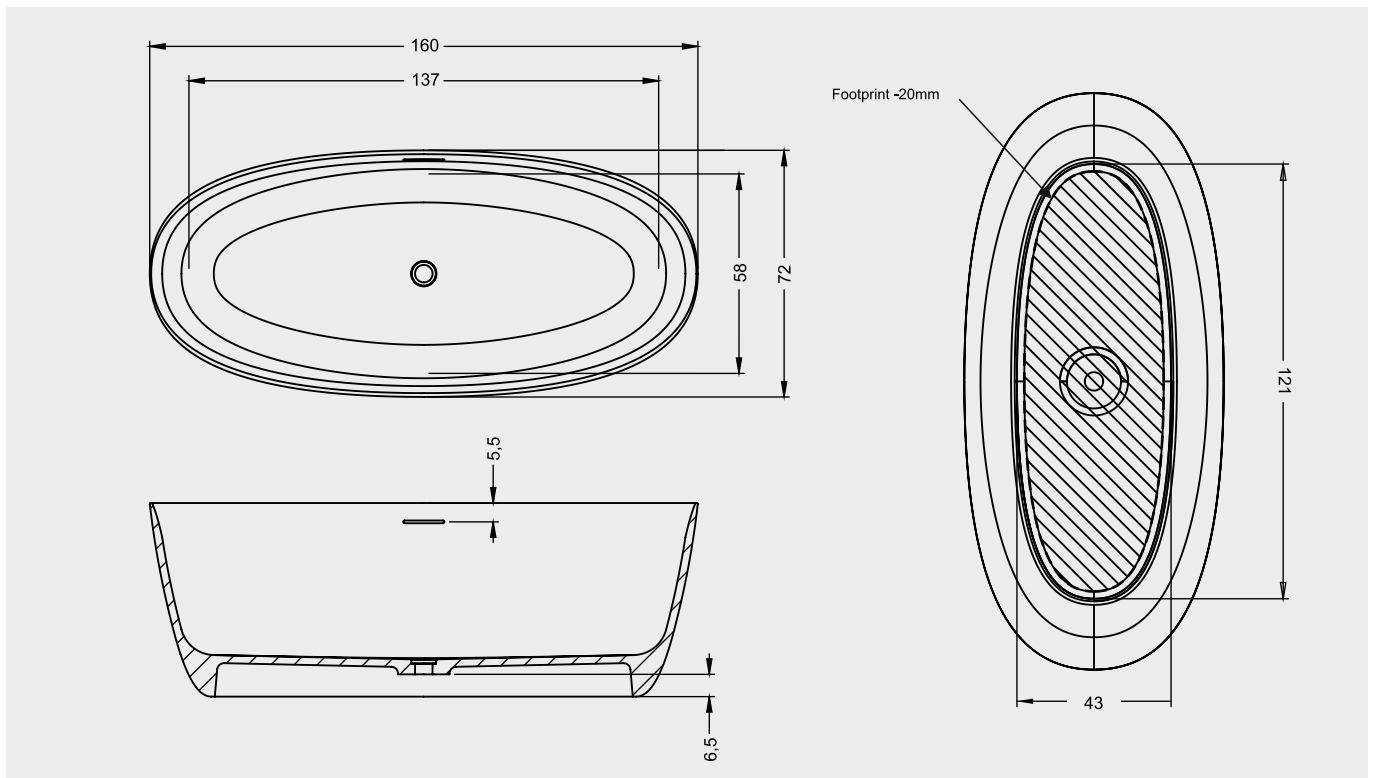

## OVAL

This compact matt white freestanding solid surface bathtub has a symmetrical design with a beautiful, sleek bath wall. In the bottom is a pop-up in the same color as the bath itself. The bathtub has a lot of interior space. The outside of the bath can be sprayed in a Sikkens or standard RAL color. A flexible headrest has been designed for this bath, which contributes to the already present comfortable shape of this bath.

Article Nr.:	Volume* (ltr)	Weight (kg)	A (cm)	B (cm)	C (cm)	D (cm)	E (cm)	F (cm)	G (cm)	H (cm)
B129001105	222	131	160	72	56,5	137	58	45	121	43
B152001105	280	188	175	80	56,5	140	66	45	130	52

\* The contents of the baths are measured including the (average) volume of one person.